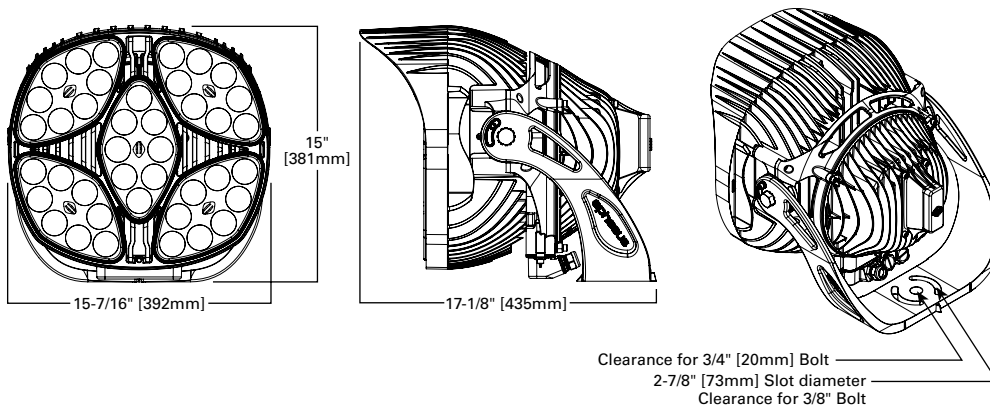

SPORTS LIGHTING

**DIMENSIONS**

**CERTIFICATION DATA**  
IP66 Rated

**EPA**  
Effective Projected Area (Sq. Ft.): 1.4

**SHIPPING DATA**  
Approximate Net Weight:  
45 lbs. (20.41 kgs.)